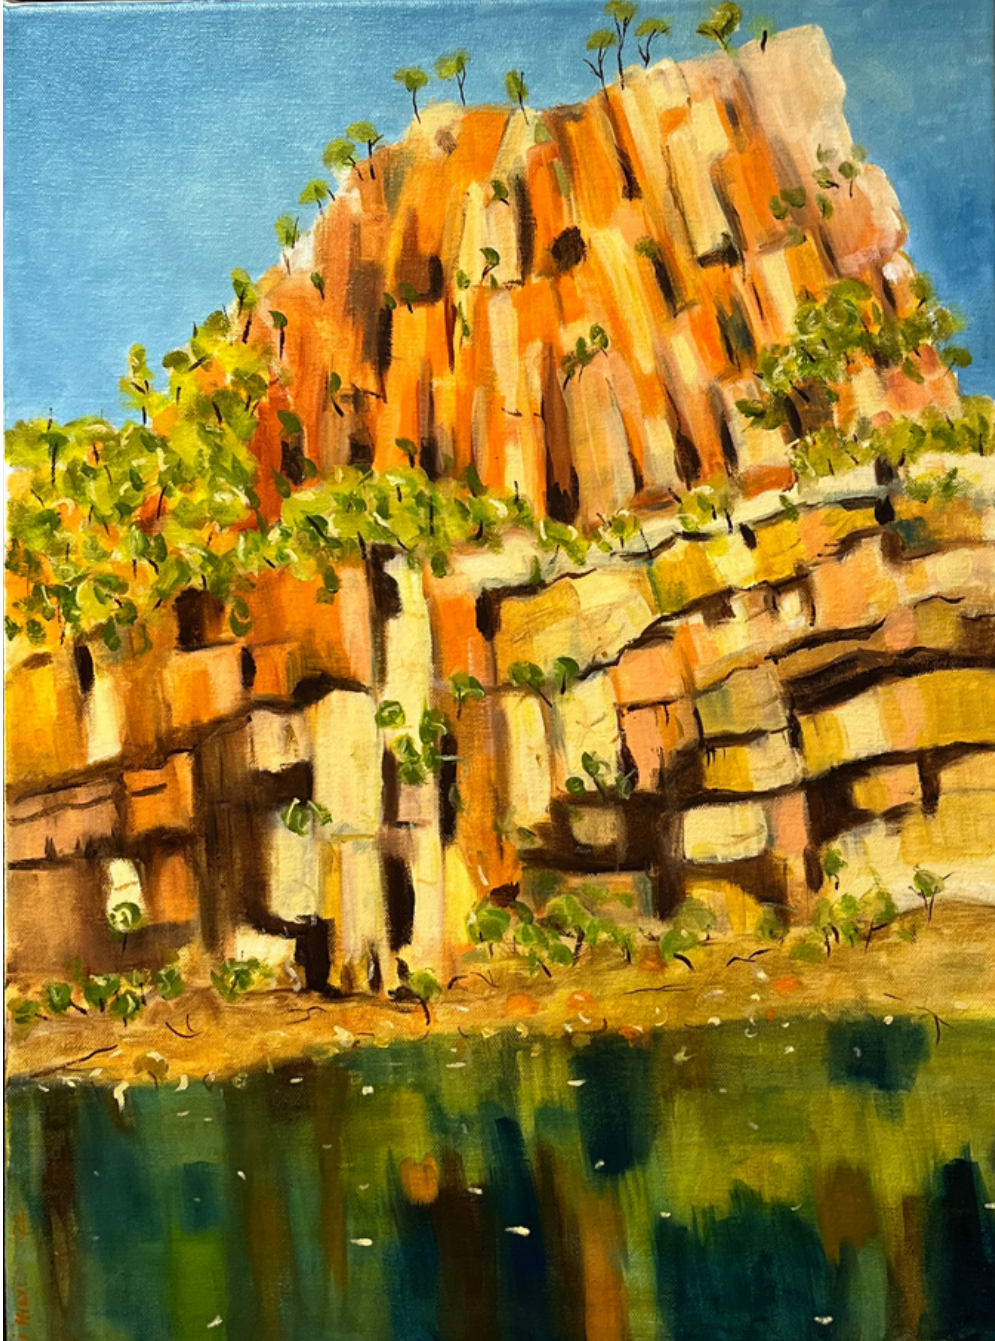

Babel
45x60cm
oil on canvas, framed
$600