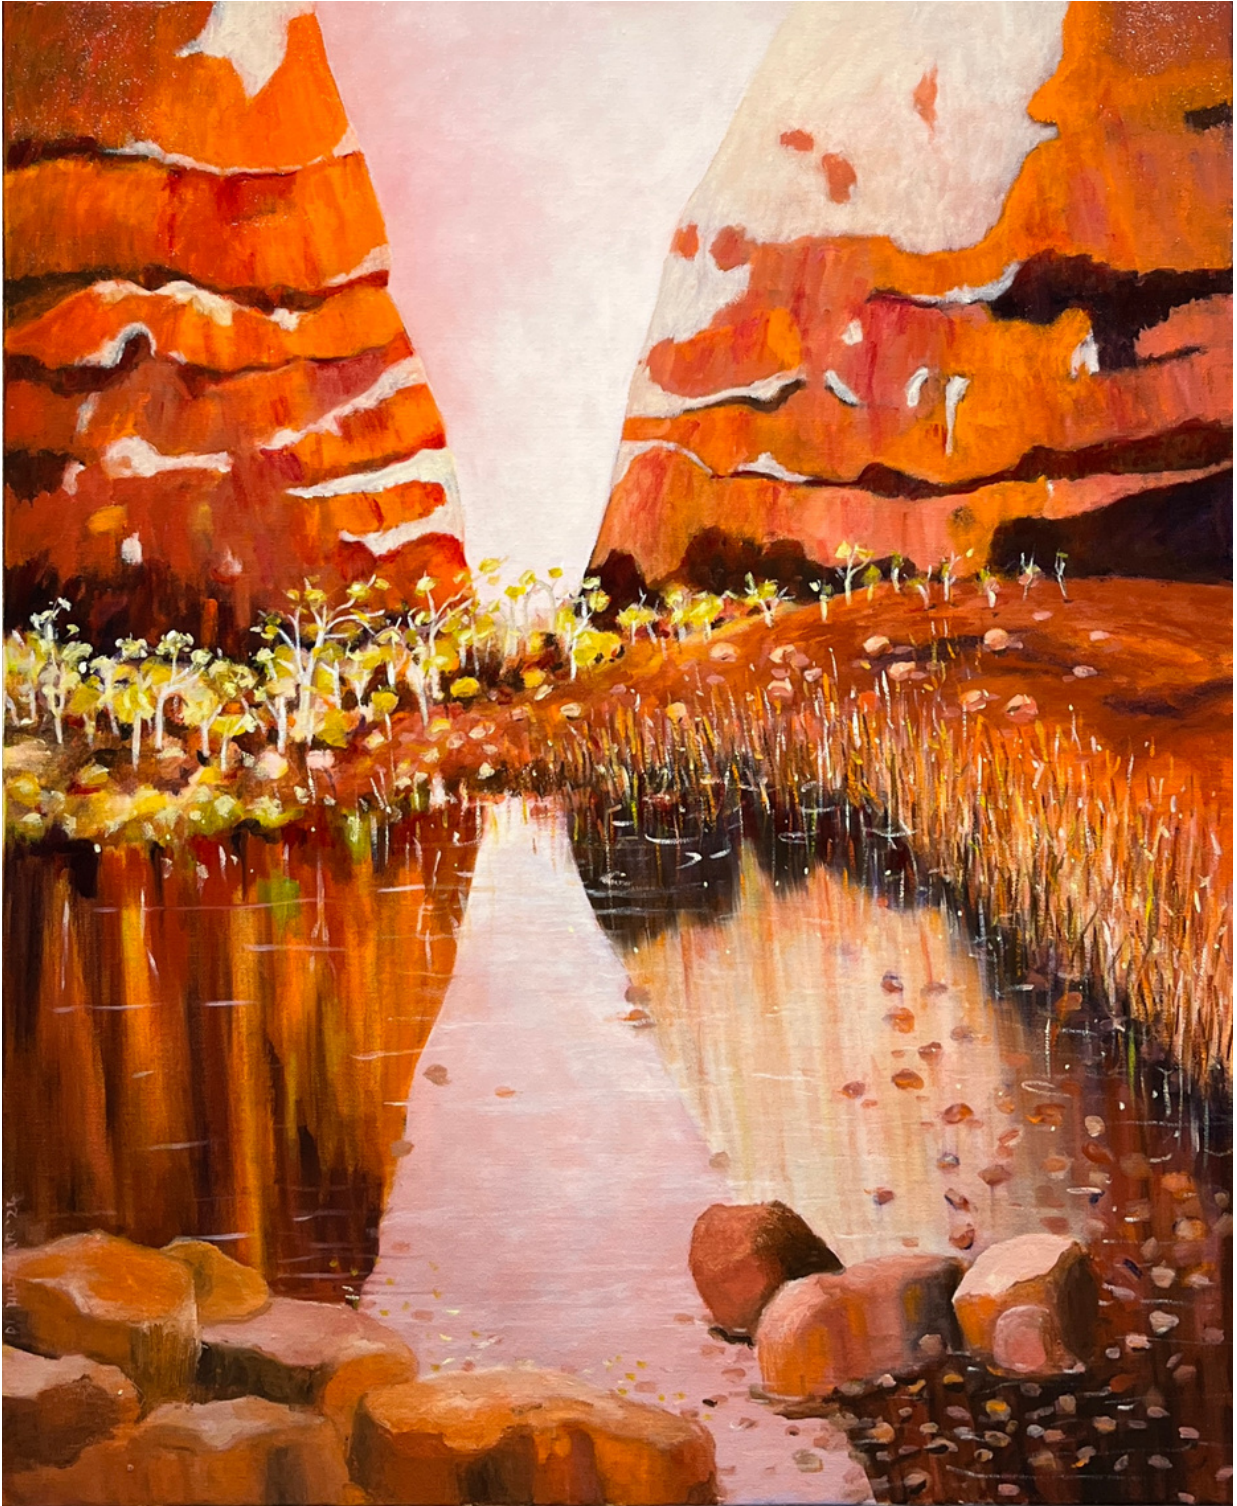

# RECOLLECTION AND INTERPRETATION: PAINTING THE AUSTRALIAN LANDSCAPE

*"My oil paintings reflect the endless forms, moods and changes in the Australian landscape. Painting largely from memory enables me to connect and interpret places from imagined viewpoints at times, leading me to the boundary of abstraction and tangible form. Exhibiting powerful colour and pattern, my landscapes sit between the observed and imagined."*

**Patterned Landscape**  
60x77cm  
oil on linen, framed  
\$750

**Mirror Image**  
76x91cm  
oil on linen  
\$700

**Xanthorrhoea: Pink**  
50x100cm  
oil on canvas  
\$500

**Xanthorrhoea: Orange**  
50x100cm  
oil on canvas  
\$500