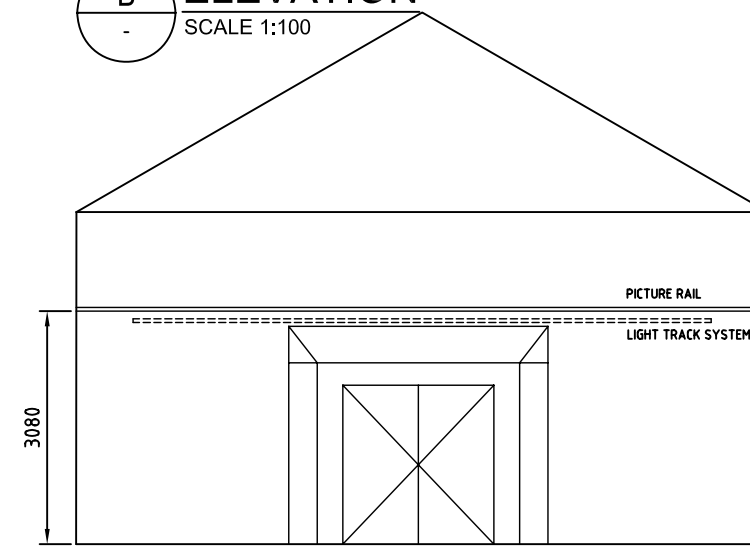

1 PLAN  
SCALE 1:100

NOTE:  
ALL DIMENSIONS SHOWN ARE NOMINAL  
AND MUST BE CONFIRMED ON SITE.

A ELEVATION  
SCALE 1:100

B ELEVATION  
SCALE 1:100

C ELEVATION  
SCALE 1:100

D ELEVATION  
SCALE 1:100

GASWORKS ARTS PARK  
FOYER GRAHAM ST  
ALBERT PARK