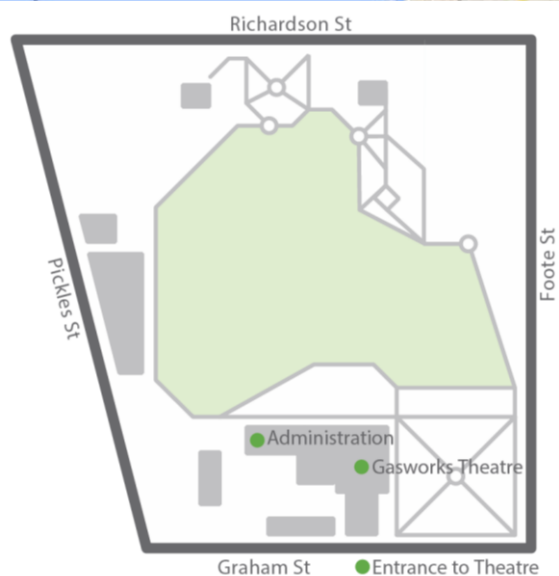

GASWORKS ARTS PARK

21 GRAHAM STREET, ALBERT PARK VIC 3206