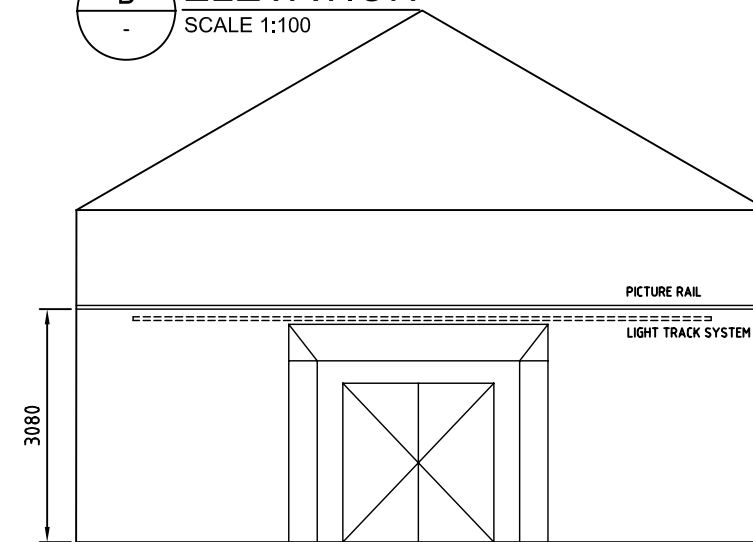

1 PLAN
SCALE 1:100

NOTE:
ALL DIMENSIONS SHOWN ARE NOMINAL
AND MUST BE CONFIRMED ON SITE.

A ELEVATION
SCALE 1:100

B ELEVATION
SCALE 1:100

C ELEVATION
SCALE 1:100

D ELEVATION
SCALE 1:100

GASWORKS ARTS PARK
FOYER GRAHAM ST
ALBERT PARK